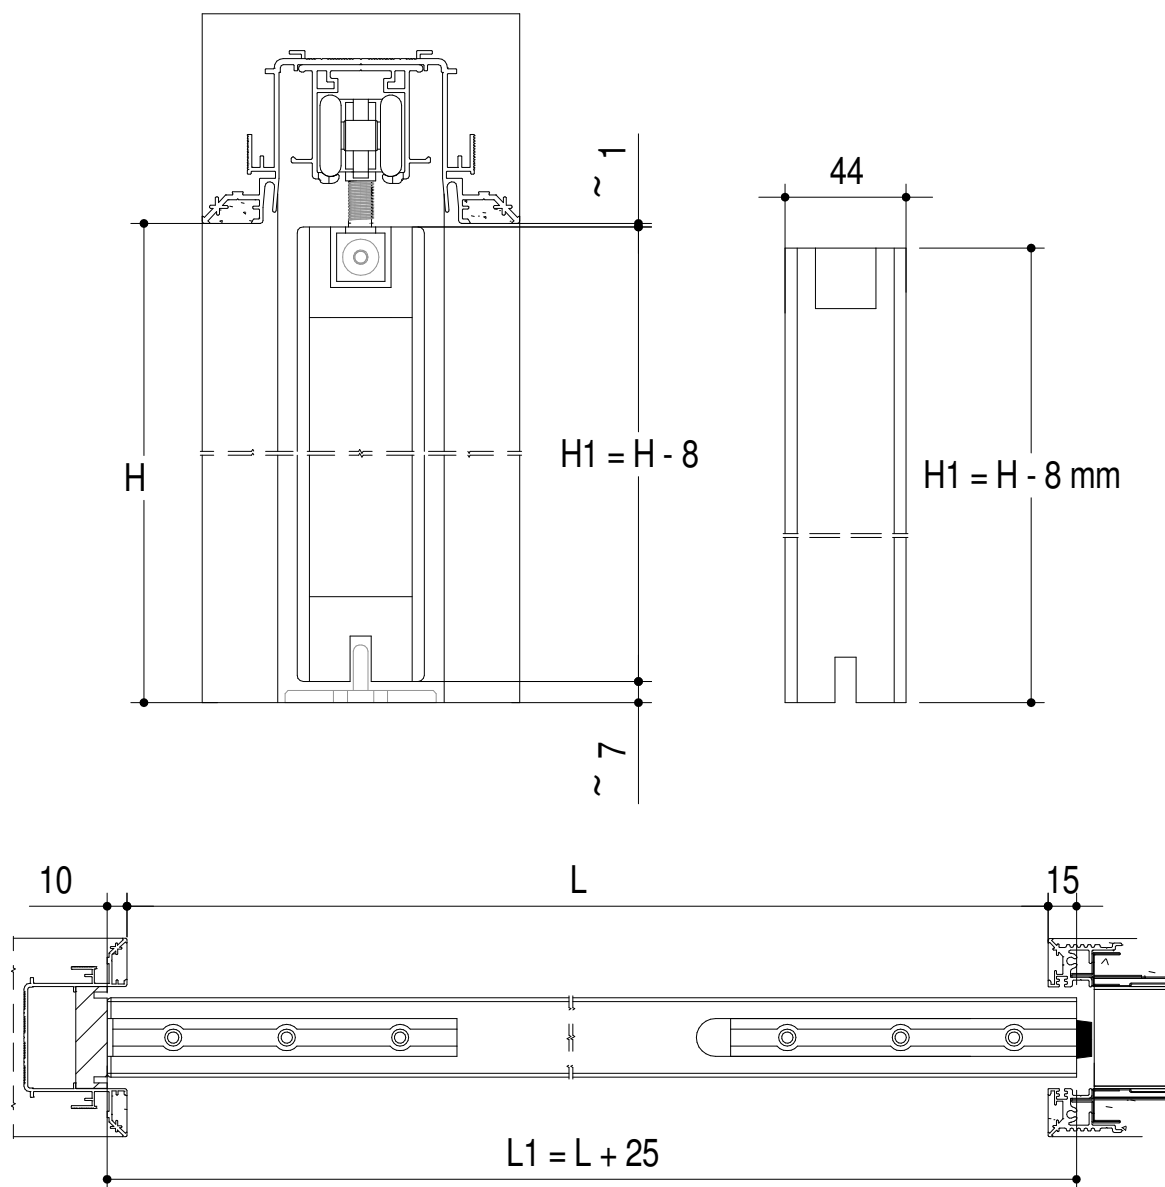

Subject to misprints, errors and technical modifications.
All dimensions are in mm

1.1

1.2

2.1

MOD. ABSOLUTE EVO / ABSOLUTE EVOKIT

2.2

MOD. ABSOLUTE EVO "TUTTALTEZZA" (TH)

Subject to misprints, errors and technical modifications.
All dimensione are in mm

3.2

3.3

Subject to misprints, errors and technical modifications.
All dimensione are in mm

WATCH OUR
You Tube
VIDEOS HERE

T. +39 (0)883535781

info@ermetika.it

www.ermetika.it

<https://www.youtube.com/c/ermetikasrl>