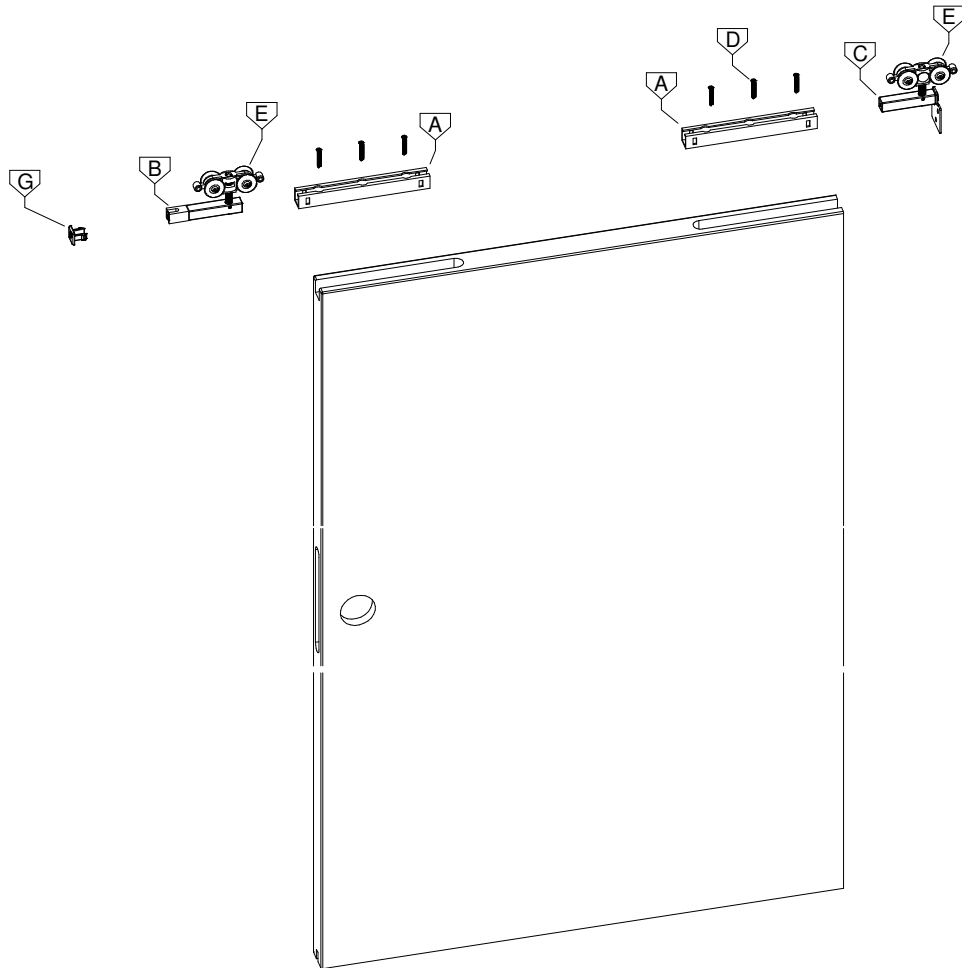

Ermetika[®]
I N S I D E W A L L S

**ISTRUZIONE MONTAGGIO ANTA -
DOOR INSTALLATION INSTRUCTION**

**INSTRUCTION MONTAGE DE LA PORTE -
INSTRUCCIONES DE MONTAJE HOJA**

**MODELLI: - ABSOLUTE EVO
MODELS: - ABSOLUTE EVOKIT
- ABSOLUTE EVO TH**

Subject to misprints, errors and technical modifications.
All dimensions are in mm

1.1

1.2

2.1

MOD. ABSOLUTE EVO / ABSOLUTE EVOKIT

2.2

MOD. ABSOLUTE EVO "TUTTALTEZZA" (TH)

Subject to misprints, errors and technical modifications.
All dimensione are in mm