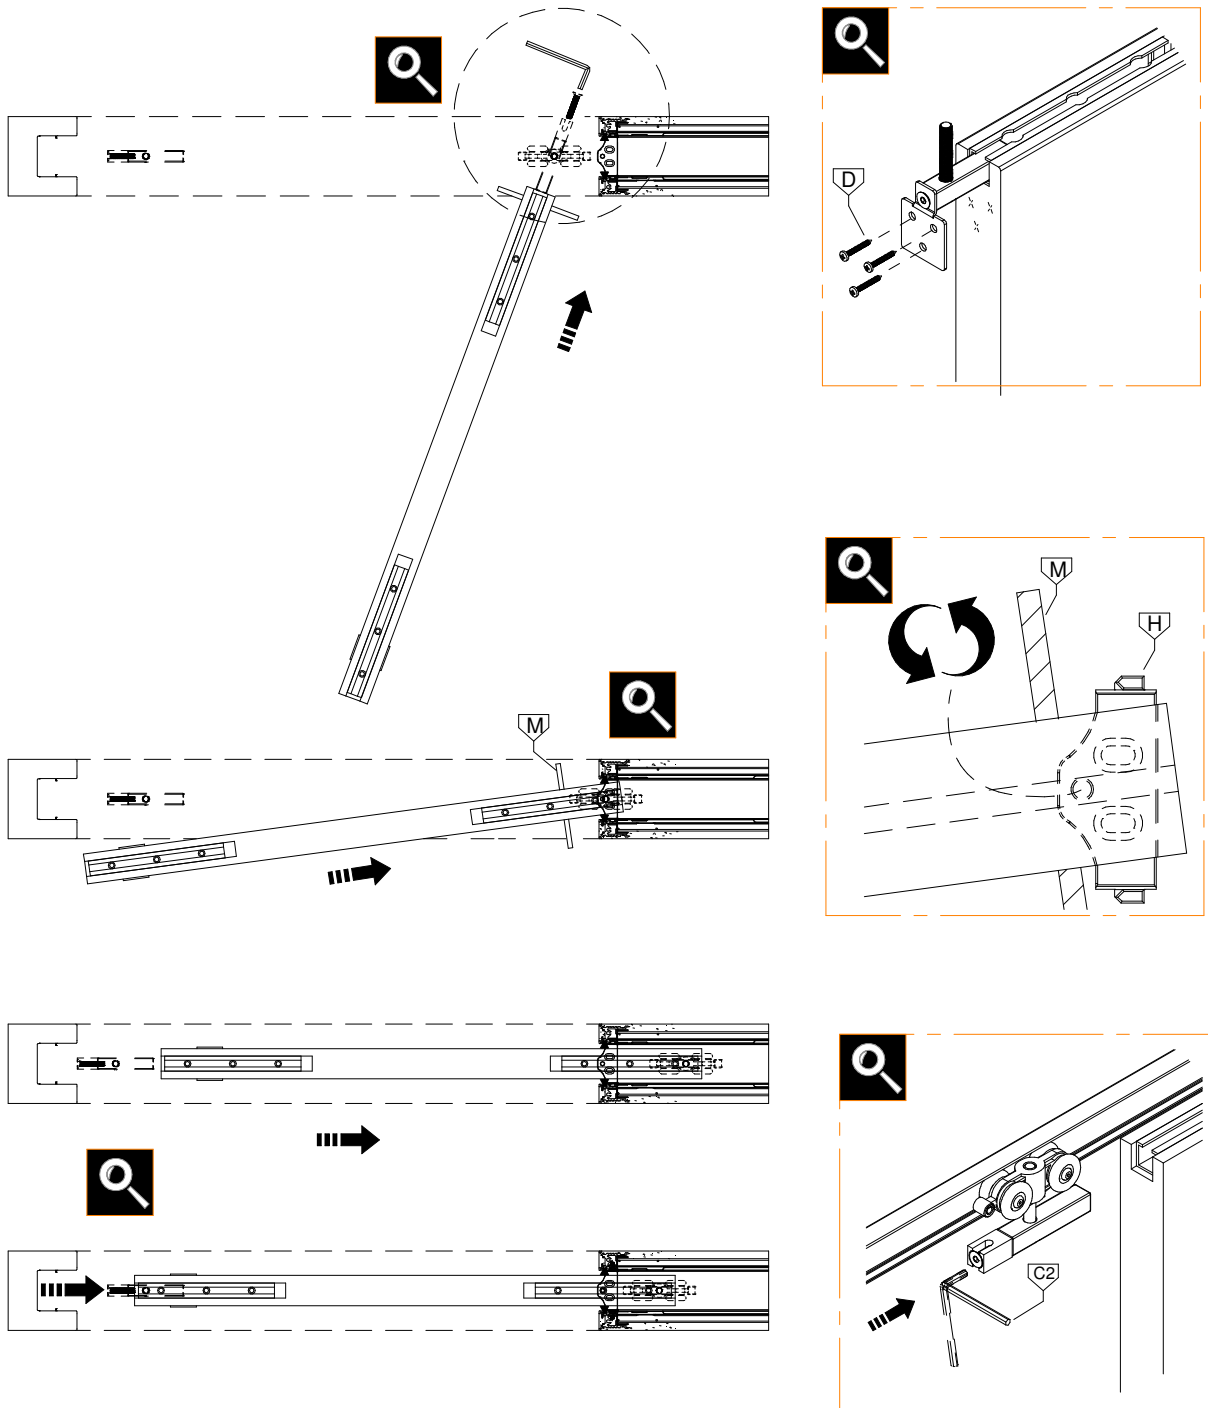

2.3

* Per ante non a "totale scomparsa", non incluso, da realizzare in opera.
Component not included, to be built on site.
Useful to keep the door out of the pocket up to the handle.

3.1

C + E

B + E

Subject to misprints, errors and technical modifications.
All dimensions are in mm

3.2

3.3

Subject to misprints, errors and technical modifications.
All dimensione are in mm

WATCH OUR
You Tube
VIDEOS HERE

T. +39 (0)883535781

info@ermetika.it

www.ermetika.it

<https://www.youtube.com/c/ermetikasrl>