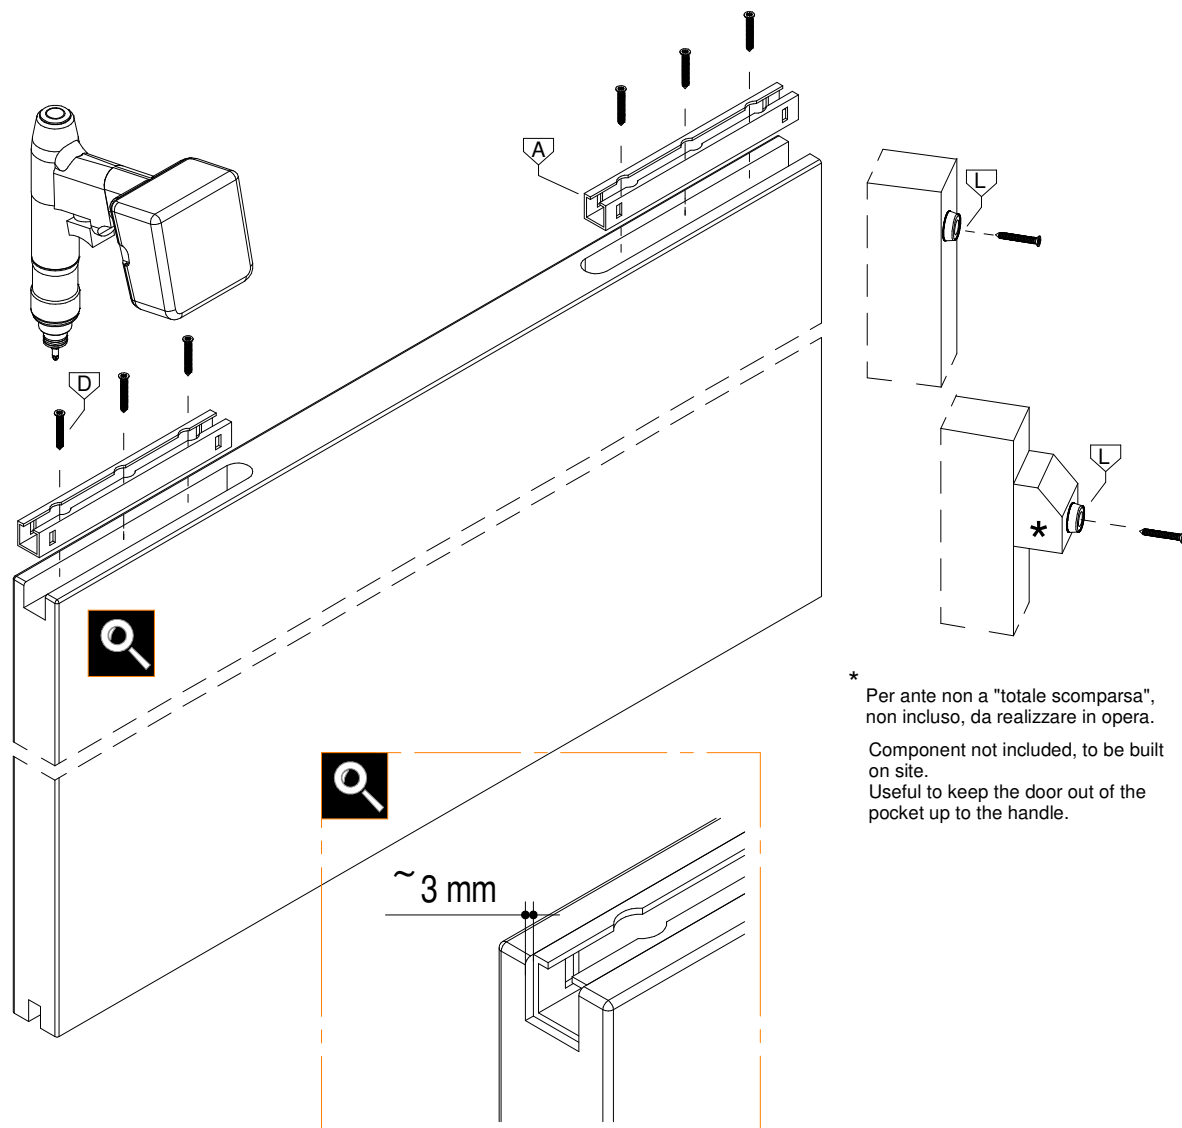

2.3

* Per ante non a "totale scomparsa", non incluso, da realizzare in opera.
Component not included, to be built on site.
Useful to keep the door out of the pocket up to the handle.