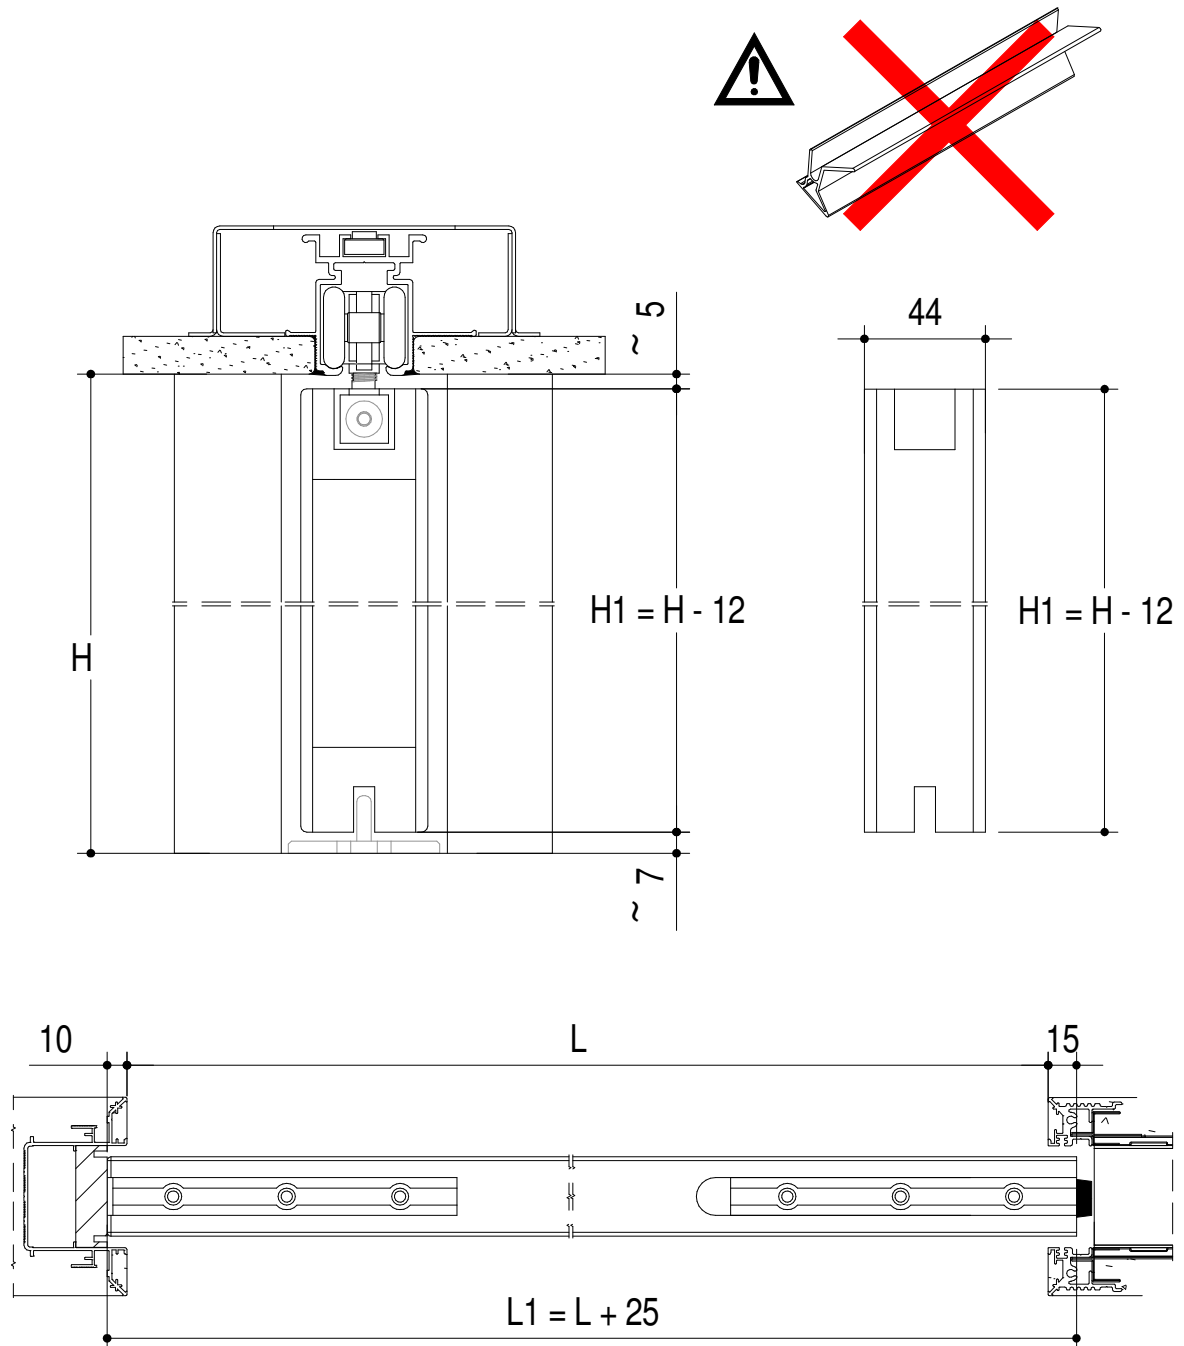

Subject to misprints, errors and technical modifications.
All dimensions are in mm

1.1

1.2

2.1

MOD. ABSOLUTE EVO / ABSOLUTE EVOKIT

2.2

MOD. ABSOLUTE EVO "TUTTALTEZZA" (TH)

Subject to misprints, errors and technical modifications.
All dimensione are in mm

3.2

3.3

Subject to misprints, errors and technical modifications.
All dimensione are in mm

WATCH OUR
You Tube
VIDEOS HERE

T. +39 (0)883535781

info@ermetika.it

www.ermetika.it

<https://www.youtube.com/c/ermetikasrl>