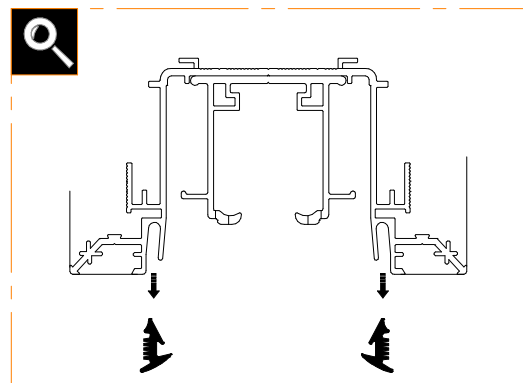

Subject to misprints, errors and technical modifications.
All dimensions are in mm

1.1

1.2

2.1

MOD. ABSOLUTE EVO / ABSOLUTE EVOKIT

2.2

MOD. ABSOLUTE EVO "TUTTALTEZZA" (TH)

Subject to misprints, errors and technical modifications.
All dimensione are in mm