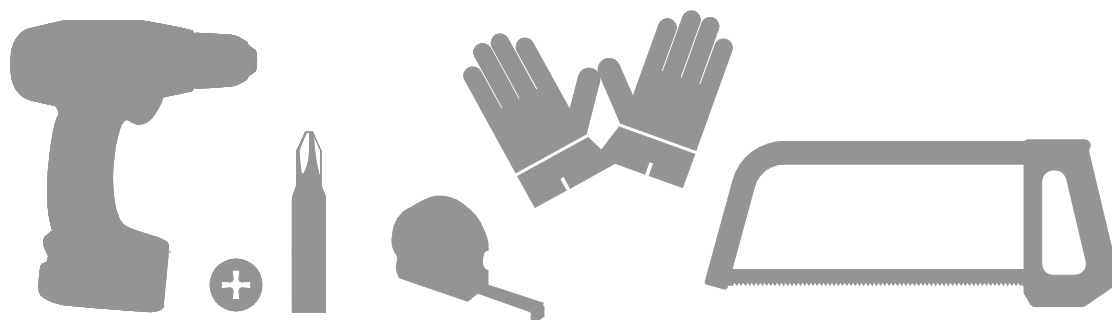

WATCH OUR
You Tube
VIDEOS HERE

Attrezzatura - Tools - Outils - Herrajes